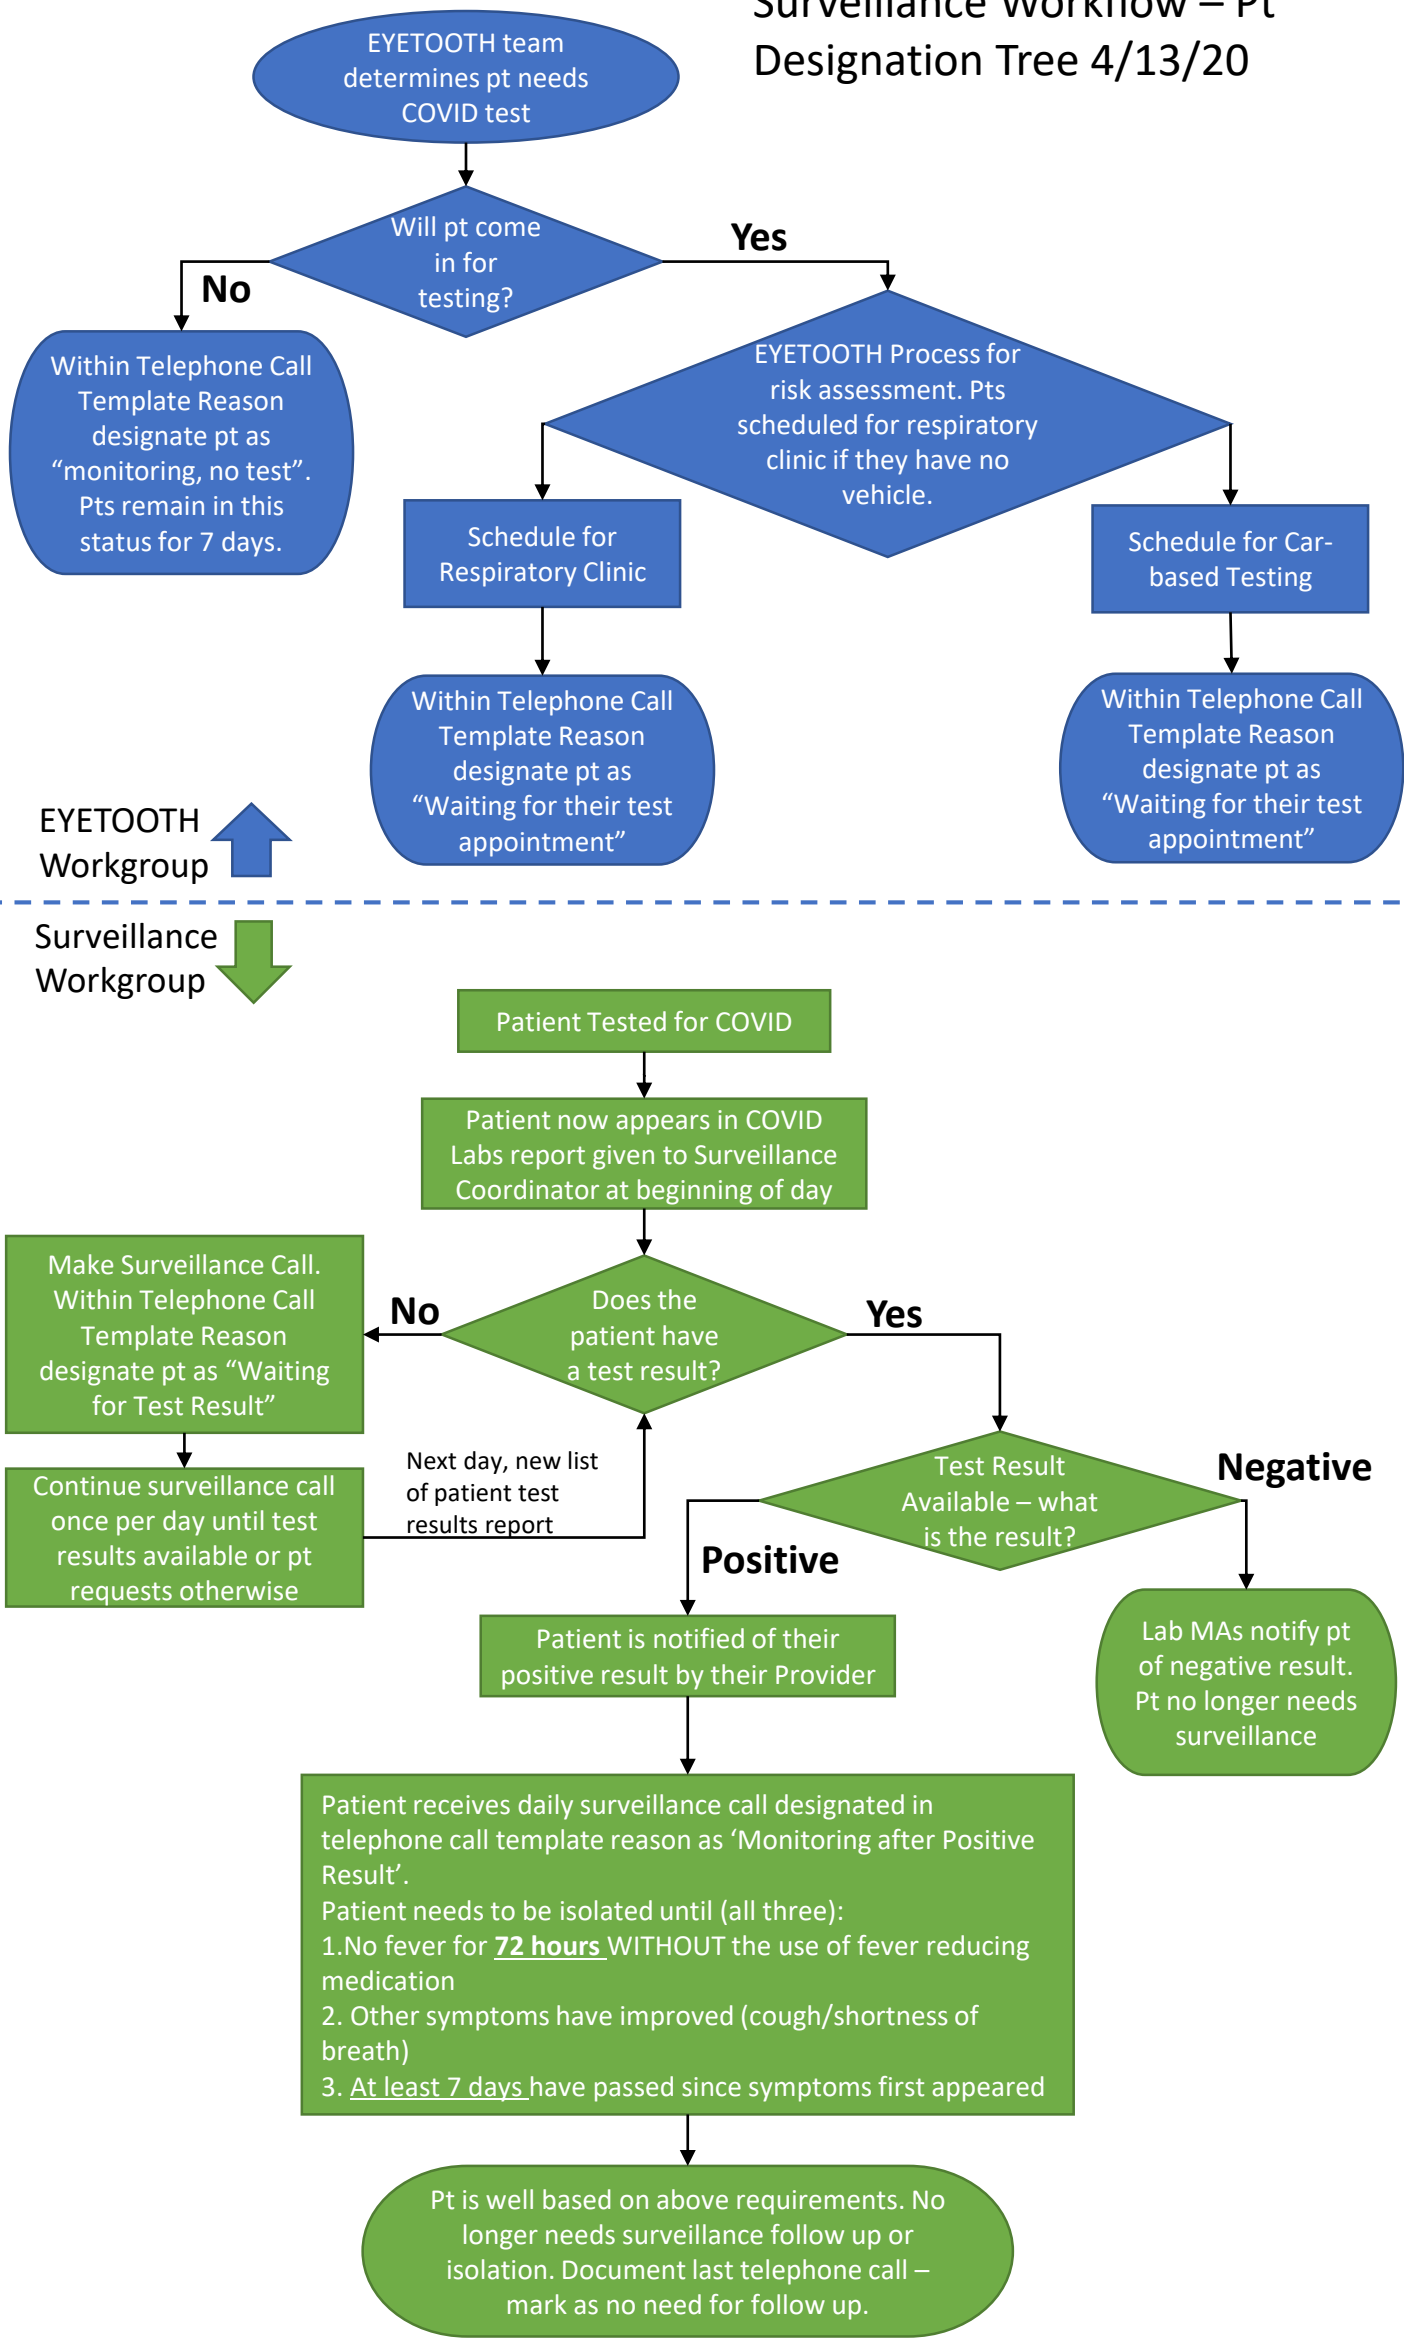

Surveillance Workflow – Pt Designation Tree 4/13/20

EYETOOTH Workgroup ↑

Surveillance Workgroup ↓